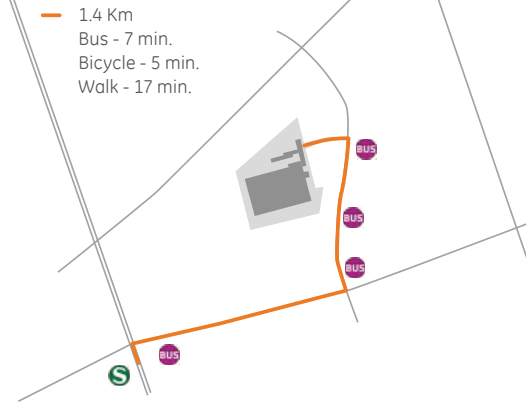

Arriving from S-Bahn Buckower Chaussee

Global
Technical
Learning
Center

Single Ticket Berlin AB € 2.70
Day Ticket Berlin AB € 6.90
7-day ticket Berlin AB € 29.50

*Tickets to/from Schönefeld Airport
require Berlin ABC ticket (€ 3.30)

Culemeyerstraße 1
12277 Berlin, Germany
T +49 30 7622 4400
Learning.Center@ge.com

Location	S-Bahn, U-Bahn, Bus	Stops/ Time	Next Stop/ change
1 Hauptbahnhof	U U55 (S+U Brandenburger Tor)	2 stops / 2 min.	S S+U Brandenburger Tor
2 Brandenburger Tor	S S2 (Berlin-Lichtenrade)	8 stops / 20 min.	S Buckower Chaussee
3 Buckower Chaussee	BUS Bus 277 (S+U Hermannstr.)	3 stops / 4 min.	Culemeyerstraße
9 Arrived at Culemeyerstraße 1		approx. 35 minutes	

Location	S-Bahn, U-Bahn, Bus	Stops/ Time	Next Stop/ change
1 Tegel Airport	BUS Bus X9 (S+U Zoologischer Garten)	2 stops / 8 min.	S Jungfernhöhe
2 Jungfernhöhe	S S42 Ringbahn	10 stops / 20 min.	S Südkreuz
3 Südkreuz	S S2 (Berlin-Lichtenrade)	4 stops / 10 min.	S Buckower Chaussee
4 Buckower Chaussee	BUS Bus 277 (S+U Hermannstr.)	3 stops / 4 min.	Culemeyerstraße
9 Arrived at Culemeyerstraße 1		approx. 60 minutes	

Location	S-Bahn, U-Bahn, Bus	Stops/ Time	Next Stop/ change
1 Schönefeld Airport*	S S45 (S Birkenwerder Bhf)	11 stops / 31 min.	S Südkreuz
2 Südkreuz	S S2 (Berlin-Lichtenrade)	4 stops / 10 min.	S Buckower Chaussee
3 Buckower Chaussee	BUS Bus 277 (S+U Hermannstr.)	3 stops / 4 min.	Culemeyerstraße
9 Arrived at Culemeyerstraße 1		approx. 70 minutes	

Ticket information, timetables and alternative routes are available at: www.bvg.de/en

Public transportation maps are located at all stations. City maps are printed at all bus stops.

All tickets must be validated before entering S-Bahn and U-bahn. Tickets only need to be presented upon request of the Controller.